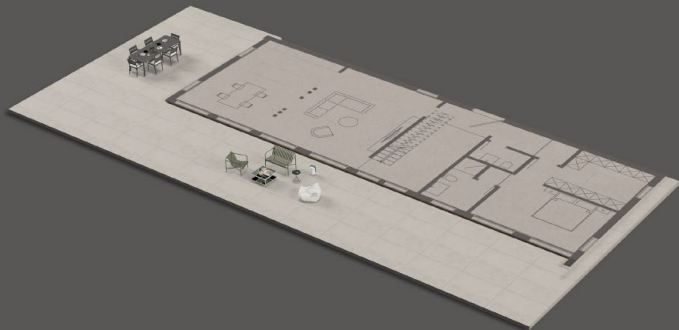

Signature Home

I Shape | 2 Story

Bruto Space: 273.99 m²

Neto Space: 237.92 m²

Ground Floor