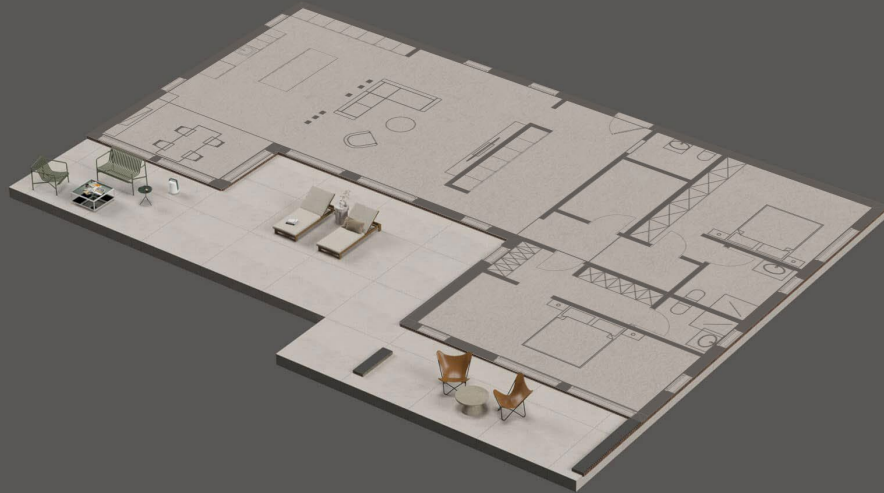

U Shape | 1 Story

Bruto Space: 200.34 m²

Neto Space: 178.19 m²

Ground Floor

Signature Home

U Shape | 2 Story

Experience unparalleled luxury in our T-shaped villa, a seamless blend of modern design and elegance, boasting panoramic windows that embrace natural beauty and redefine your living experience.