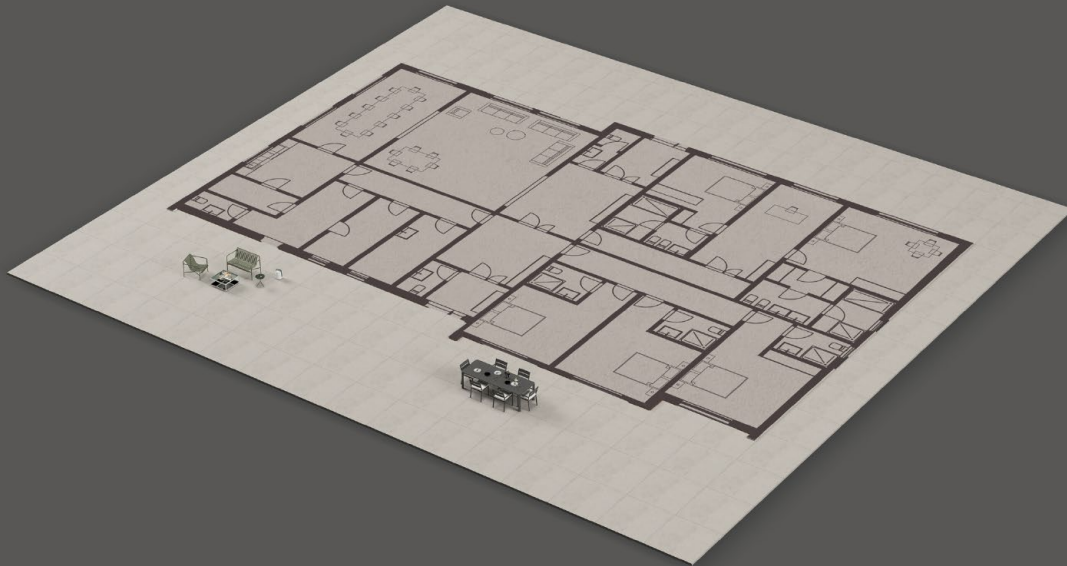

Presidential Villas

Bruto Space: 448.00 m²

Neto Space: 381.54 m²

Elevate Your Space with Insta Furniture

Our furniture exudes luxury with sleek designs and lavish details. From chic upholstery to modern aesthetics, each piece blends style and function, creating an ambiance of opulence. Elevate your space with our carefully crafted collection, where every item is a statement of affluence and timeless elegance.