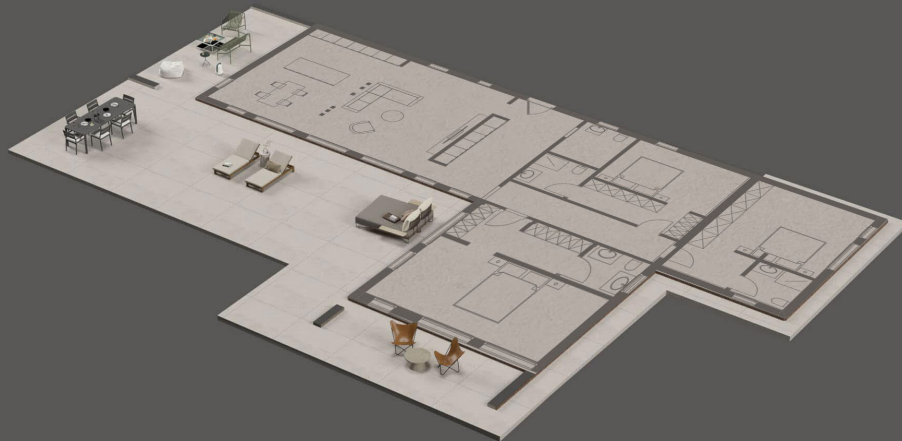

T Shape | 1 Story

Bruto Space: 221.87 m²

Neto Space: 196.14 m²

Ground Floor

Signature Home

T Shape | 2 Story

Experience unparalleled luxury in our T-shaped villa, a seamless blend of modern design and elegance, boasting panoramic windows that embrace natural beauty and redefine your living experience.