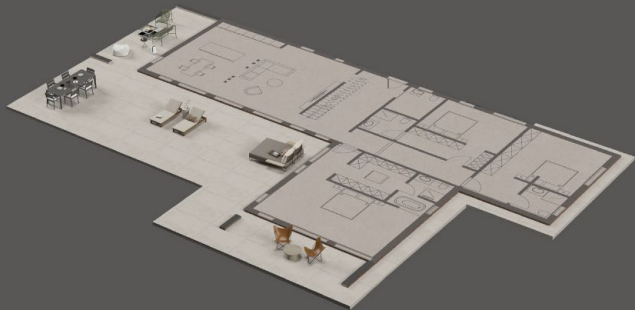

Signature Home

T Shape | 2 Story

Bruto Space: 358.82 m²

Neto Space: 312.59 m²

Ground Floor