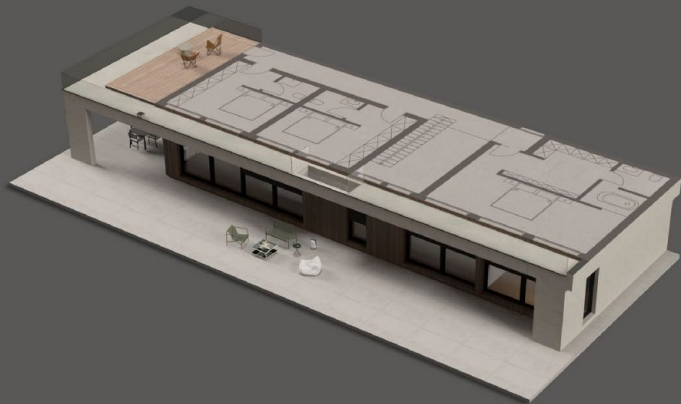

Signature Home

I Shape | 2 Story

Bruto Space: 273.99 m²

Neto Space: 237.92 m²

Ground Floor

First Floor

Signature Home

L Shape